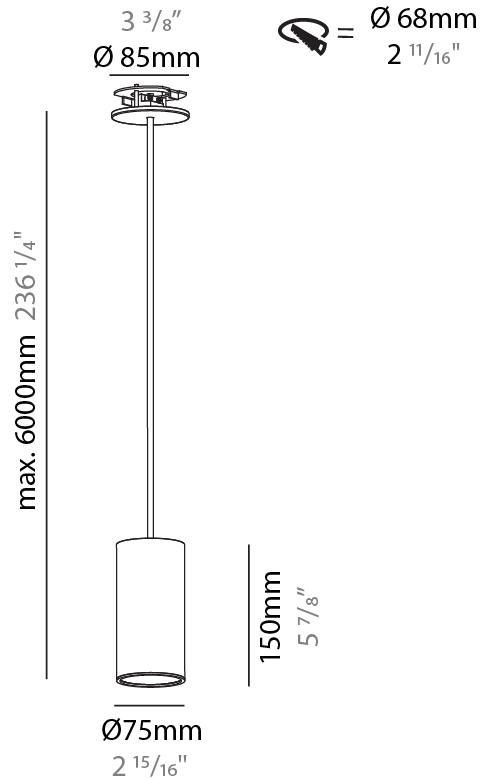

Series: Hangover
Subseries: Hangover Monopoint Recessed Canopy
Brand: Prolicht
Division: Architectural
Mounting Type: Suspension
Mounting Location: Ceiling
Subcategory: Pendant

PHYSICAL

Shape: Cylinder
Diameter (mm): 75
Diameter (in): 2 ¹⁵/₁₆
Height (mm): 150
Height (in): 5 ⁷/₈
Max. Overall Height (mm): 2150
Max. Overall Height (in): 84 ⁵/₈
Light Distribution: Direct / Indirect
Diffuser: Shine Ring 0-6
Fixture Finish: SSR / BKV / CWI / CRY / HAB / UFT / ITA / RUA / FTG / MYG / LOD / PUS / FRO / FUP / KIA / POP / BLS / SPG / MEY / GOH / GUM / CHC / COM / ABZ / JAG / OBR / MOS / ROR
Fixture Material: Aluminum
Cable Details: 2000mm / 6000mm Cable in White / Black / Orange / Red
Cut-out Measurements: 68mm / 2 11/16"

ELECTRICAL

Lamp Type: LED (Zhaga Standard)
Input Wattage (W): 10.9
Total Output Wattage (W): 9
Dimming: Tri-Mode (Non-Dimming and Phase Dimming (120Vac only) and 0-10V Dimming)
Driver Included: Yes
Driver Location: External
Driver Type: Constant Current - Universal
Driver Class: Class 2
Housing: ENCP3 w/Quick Connect
Input Voltage (V): 120 - 277
Constant Current (MA): 500

LED

Number of LEDs: 1
Color Temperature (°K): 2700 / 3000 / 4000
Max. Delivered Lumen (lm): 923
CRI: >90 CRI
Lamp Life (hrs): 50000
Upon Request: ***3500K available in minimum quantities (larger quantities upon request)

OPTICAL

Reflector: 18 / 36 / 52

RATINGS AND CERTIFICATIONS

Certified By: Certified for North American Standards
IP rating: IP20