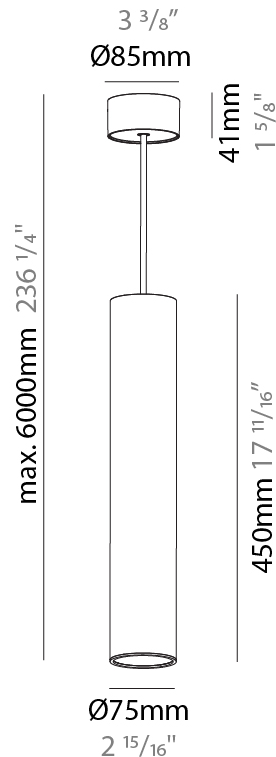

GENERAL

Series: Hangover
Subseries: Hangover Monopoint Surface Canopy
Brand: Prolicht
Division: Architectural
Mounting Type: Suspension
Mounting Location: Ceiling
Subcategory: Pendant

PHYSICAL

Shape: Cylinder
Diameter (mm): 75
Diameter (in): 2 ¹⁵/₁₆
Height (mm): 450
Height (in): 17 ¹¹/₁₆
Max. Overall Height (mm): 2450
Max. Overall Height (in): 96 ⁷/₁₆
Light Distribution: Direct / Indirect
Diffuser: Shine Ring 0-6
Fixture Finish: SSR / BKV / CWI / CRY / HAB / UFT / ITA / RUA / FTG / MYG / LOD / PUS / FRO / FUP / KIA / POP / BLS / SPG / MEY / GOH / GUM / CHC / COM / ABZ / JAG / OBR / MOS / ROR
Fixture Material: Aluminum
Cable Details: 2000mm / 6000mm Cable in White / Black / Orange / Red

ELECTRICAL

Lamp Type: LED (Zhaga Standard)
Input Wattage (W): 20.8
Total Output Wattage (W): 19
Dimming: Tri-Mode (Non-Dimming and Phase Dimming (120Vac only) and 0-10V Dimming)
Driver Included: Yes
Driver Location: External
Driver Type: Constant Current - Universal
Driver Class: Class 2
Housing: ENCP3
Input Voltage (V): 120 - 277
Constant Current (MA): 500

LED

Number of LEDs: 2
Color Temperature (°K): 2700 / 3000 / 4000
Max. Delivered Lumen (lm): 1821
CRI: >90 CRI
Efficiency (%): 86
Lamp Life (hrs): 50000

OPTICAL

Reflector°: 18 / 36 / 52

RATINGS AND CERTIFICATIONS

Certified By: Certified for North American Standards
IP rating: IP20