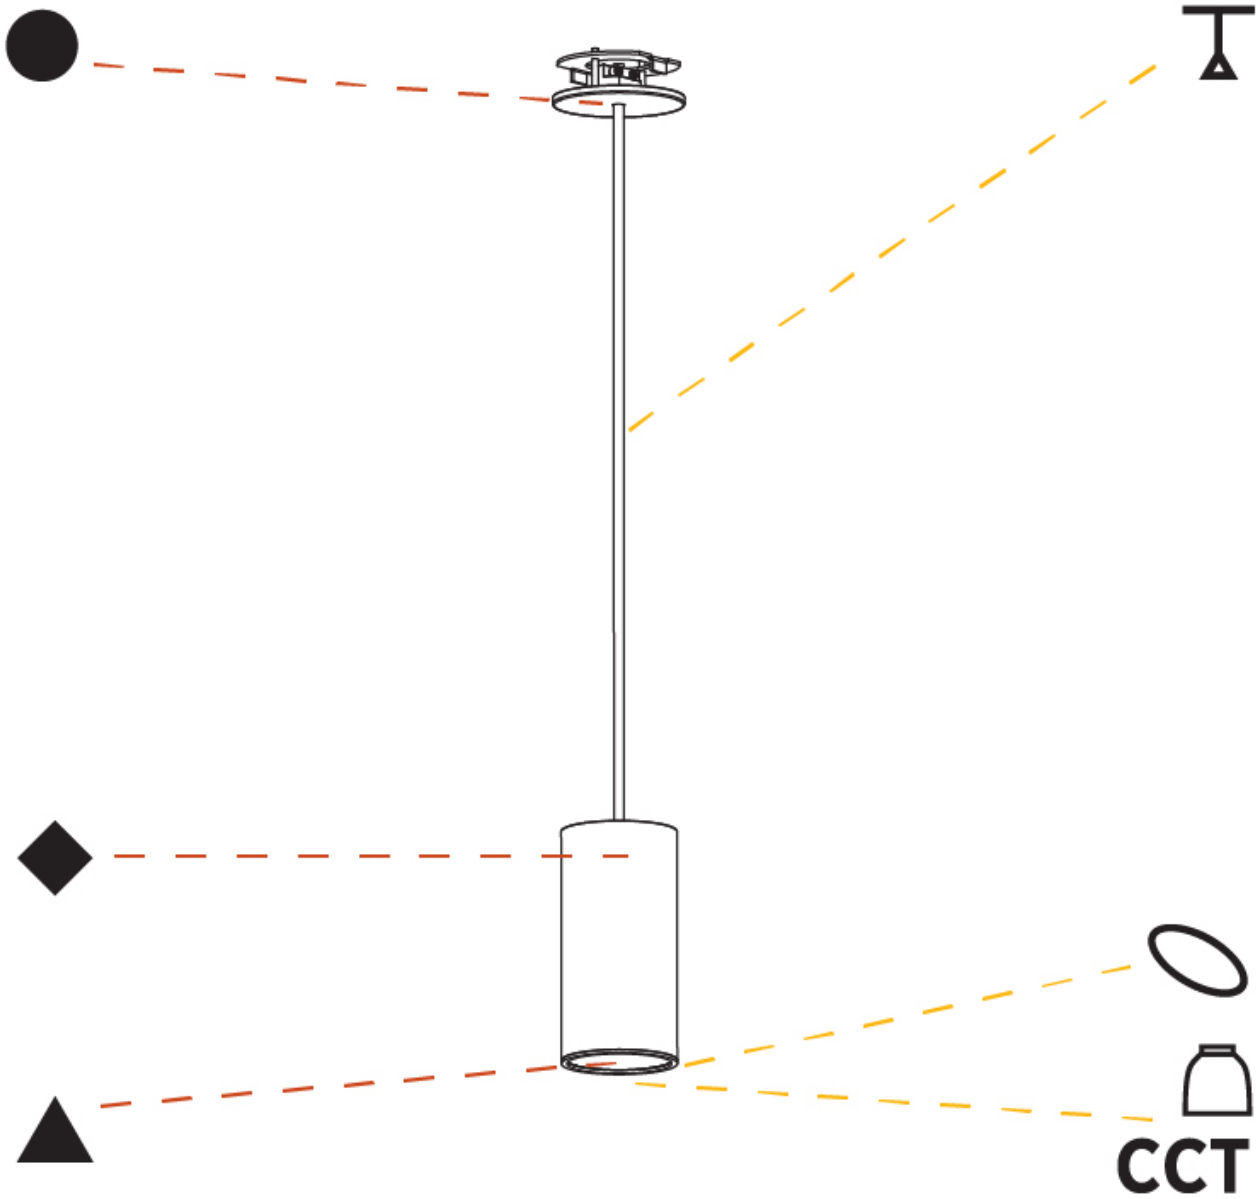

HANGOVER MONOPOINT RECESSED CANOPY SUSPENSION

A300156-

A