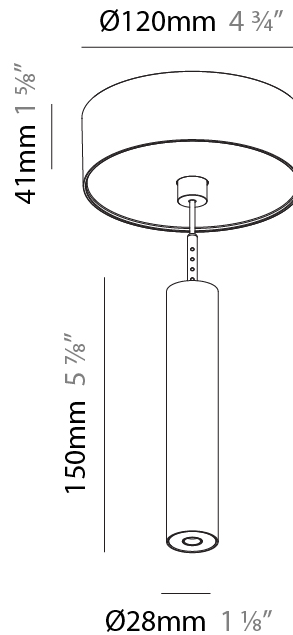

GENERAL

Series: Hangover
Subseries: Hangover Plug Monopoint Surface Canopy
Brand: Prolight
Division: Architectural
Mounting Type: Suspension
Mounting Location: Ceiling
Subcategory: Pendant

PHYSICAL

Shape: Cylinder
Diameter (mm): 28
Diameter (in): 1 1/8
Height (mm): 150
Height (in): 5 7/8
Max. Overall Height (mm): 2150
Max. Overall Height (in): 84 3/8
Light Distribution: Downlight
Weight (kg): 0.422
Weight (lbs): 0.93
Fixture Finish: SSR / BKV / CWI / CRY / HAB / UFT / ITA / RUA / FTG / MYG / LOD / PUS / FRO / FUP / KIA / POP / BLS / SPG / MEY / GOH / GUM / CHC / COM / ABZ / JAG / OBR / MOS / ROR
Fixture Material: Aluminum
Cable Details: 2000mm or 4000mm Black Cable

ELECTRICAL

Lamp Type: LED (Zhaga Standard)
Input Wattage (W): 6.6
Total Output Wattage (W): 6
Dimming: Tri-Mode (Non-Dimming and Phase Dimming (120Vac only) and 0-10V Dimming)
Driver Included: Yes
Driver Location: External
Driver Type: Constant Current - Universal
Driver Class: Class 2
Housing: ENCP3 w/Quick Connect
Input Voltage (V): 120 - 277
Constant Current (MA): 500

LED

Number of LEDs: 1
Color Temperature (°K): 2700 / 3000 / 4000
Max. Delivered Lumen (lm): 330 / 360 / 380
CRI: >90 CRI
Efficiency (%): 86
Lamp Life (hrs): 50000
Upon Request: ***3500K available in minimum quantities (larger quantities upon request)

OPTICAL

Optic°: 24 / 32 / 34 / 55 / 58

RATINGS AND CERTIFICATIONS

Certified By: Certified for North American Standards
IP rating: IP20