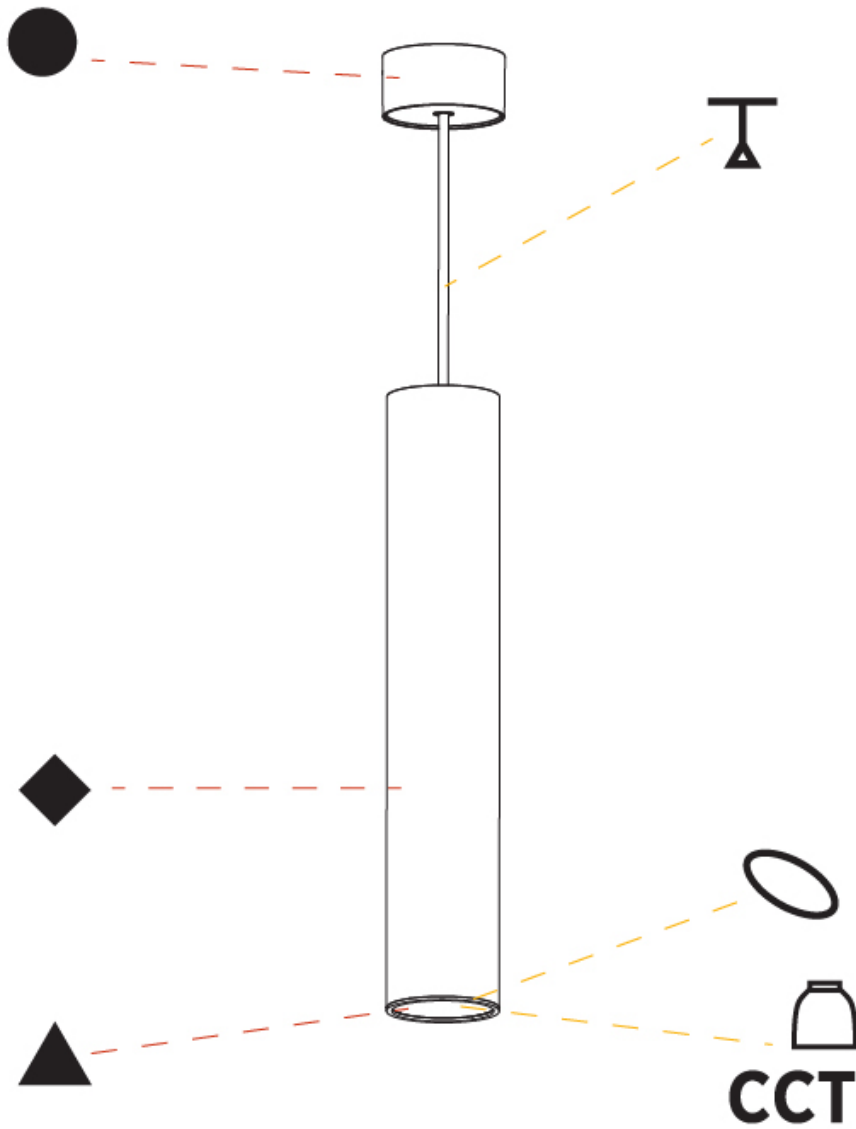

PROJECT	_____
TYPE	_____
SPECIFIER	_____
QUANTITY	_____
DATE	_____

HANGOVER MONOPOINT SURFACE CANOPY SUSPENSION

A300170-

A