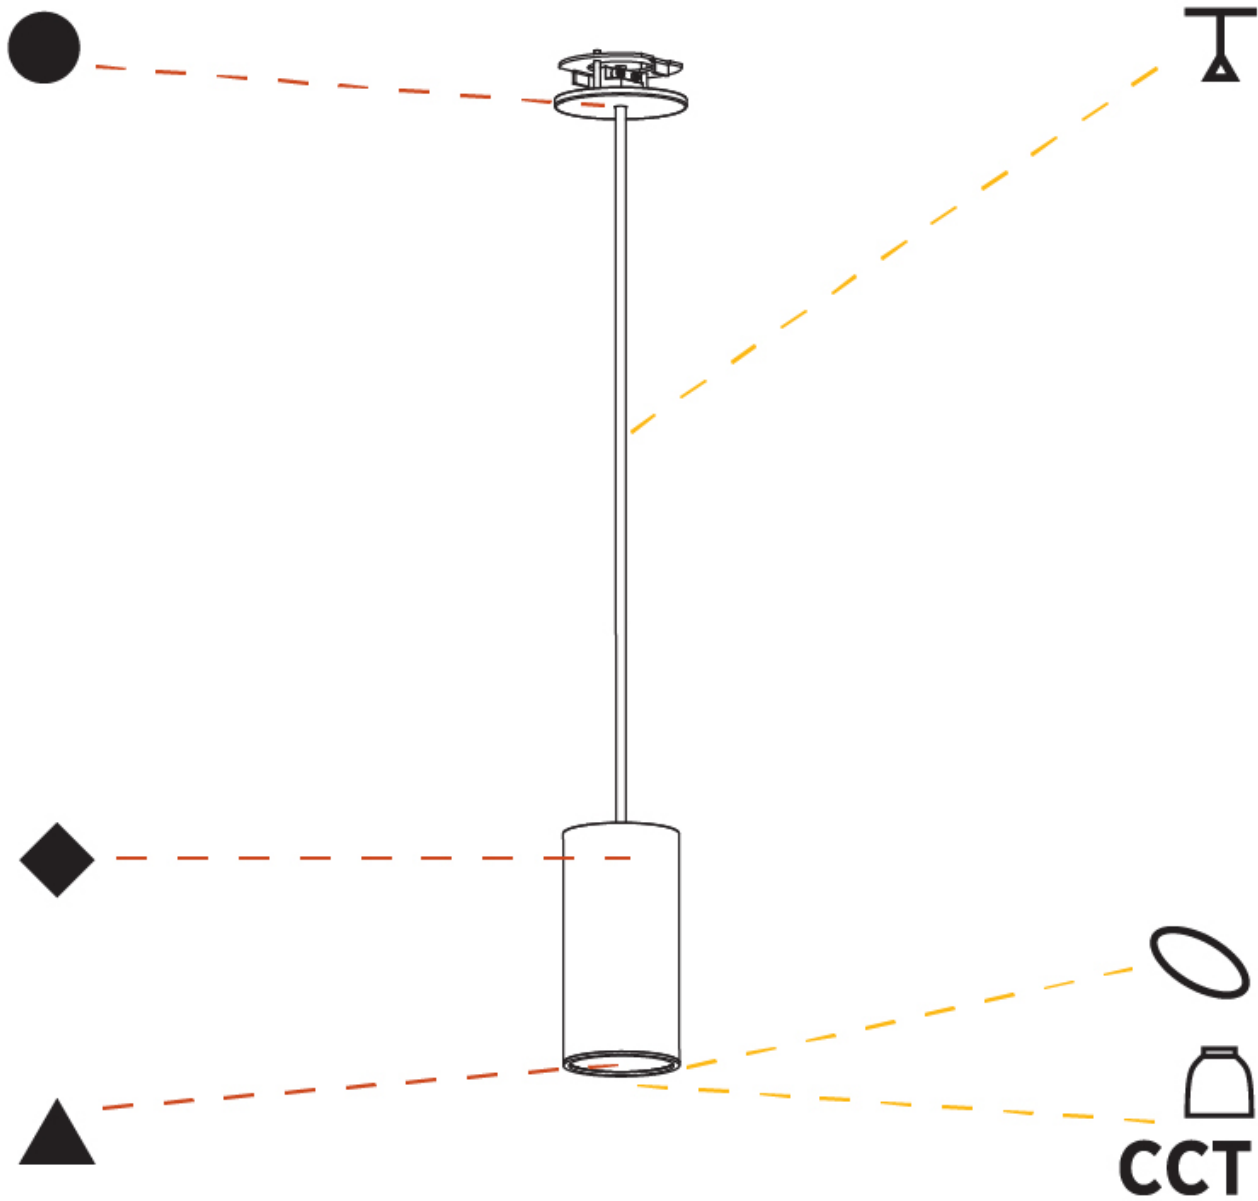

HANGOVER MONOPOINT RECESSED CANOPY SUSPENSION

A300157-

PROJECT
TYPE
SPECIFIER
QUANTITY
DATE