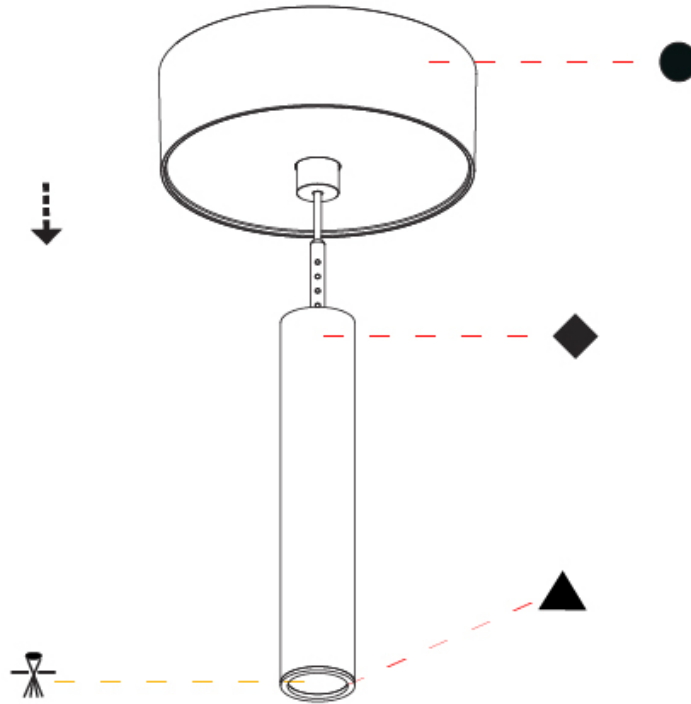

Shape: Cylinder
 Diameter (mm): 28
 Diameter (in): 1 1/8
 Height (mm): 150
 Height (in): 11 13/16
 Max. Overall Height (mm): 2150
 Max. Overall Height (in): 84 5/8
 Light Distribution: Downlight
 Weight (kg): 0.422
 Weight (lbs): 0.93
 Diffuser: Shine Ring - Opal / Yellow / Orange / Red / Blue / Green
 Fixture Finish: SSR / BKV / CWI / CRY / HAB / UFT / ITA / RUA / FTG / MYG / LOD / PUS / FRO / FUP / KIA / POP / BLS / SPG / MEY / GOH / GUM / CHC / COM / ABZ / JAG / OBR / MOS / ROR
 Fixture Material: Aluminum
 Cable Details: 2000mm or 4000mm Cable - Color 01 to 10

OPTICAL

Optic°: 24 / 32 / 58

RATINGS AND CERTIFICATIONS

Certified By: Certified for North American Standards
 IP rating: IP20

HANGOVER PLUG SHINE MONOPOINT SURFACE CANOPY SUSPENSION

A30847-

PROJECT
TYPE
SPECIFIER
QUANTITY
DATE