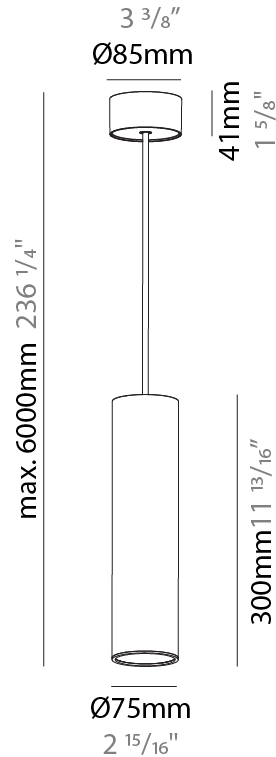

GENERAL

Series: Hangover
Subseries: Hangover Monopoint Surface Canopy
Brand: Prolicht
Division: Architectural
Mounting Type: Suspension
Mounting Location: Ceiling
Subcategory: Pendant

PHYSICAL

Shape: Cylinder
Diameter (mm): 75
Diameter (in): 2 ¹⁵/₁₆
Height (mm): 300
Height (in): 11 ¹³/₁₆
Max. Overall Height (mm): 2300
Max. Overall Height (in): 90 ⁹/₁₆
Light Distribution: Direct / Indirect
Diffuser: Shine Ring 0-6
Fixture Finish: SSR / BKV / CWI / CRY / HAB / UFT / ITA / RUA / FTG / MYG / LOD / PUS / FRO / FUP / KIA / POP / BLS / SPG / MEY / GOH / GUM / CHC / COM / ABZ / JAG / OBR / MOS / ROR
Fixture Material: Aluminum
Cable Details: 2000mm / 6000mm Cable in White / Black / Orange / Red

ELECTRICAL

Lamp Type: LED (Zhaga Standard)
Input Wattage (W): 20.8
Total Output Wattage (W): 19
Dimming: Tri-Mode (Non-Dimming and Phase Dimming (120Vac only) and 0-10V Dimming)
Driver Included: Yes
Driver Location: External
Driver Type: Constant Current - Universal
Driver Class: Class 2
Housing: ENCP3
Input Voltage (V): 120 - 277
Constant Current (MA): 500

LED

Number of LEDs: 2
Color Temperature (°K): 2700 / 3000 / 4000
Max. Delivered Lumen (lm): 1821
CRI: >90 CRI
Efficiency (%): 86
Lamp Life (hrs): 50000

OPTICAL

Reflector°: 18 / 36 / 52

RATINGS AND CERTIFICATIONS

Certified By: Certified for North American Standards
IP rating: IP20