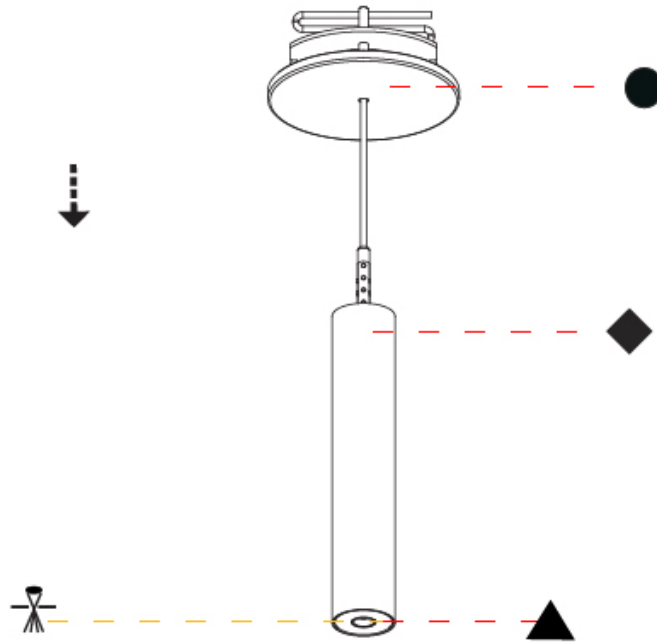

HANGOVER PLUG MONOPOINT RECESSED CANOPY SUSPENSION

A30839-

PROJECT
TYPE
SPECIFIER
QUANTITY
DATE

A