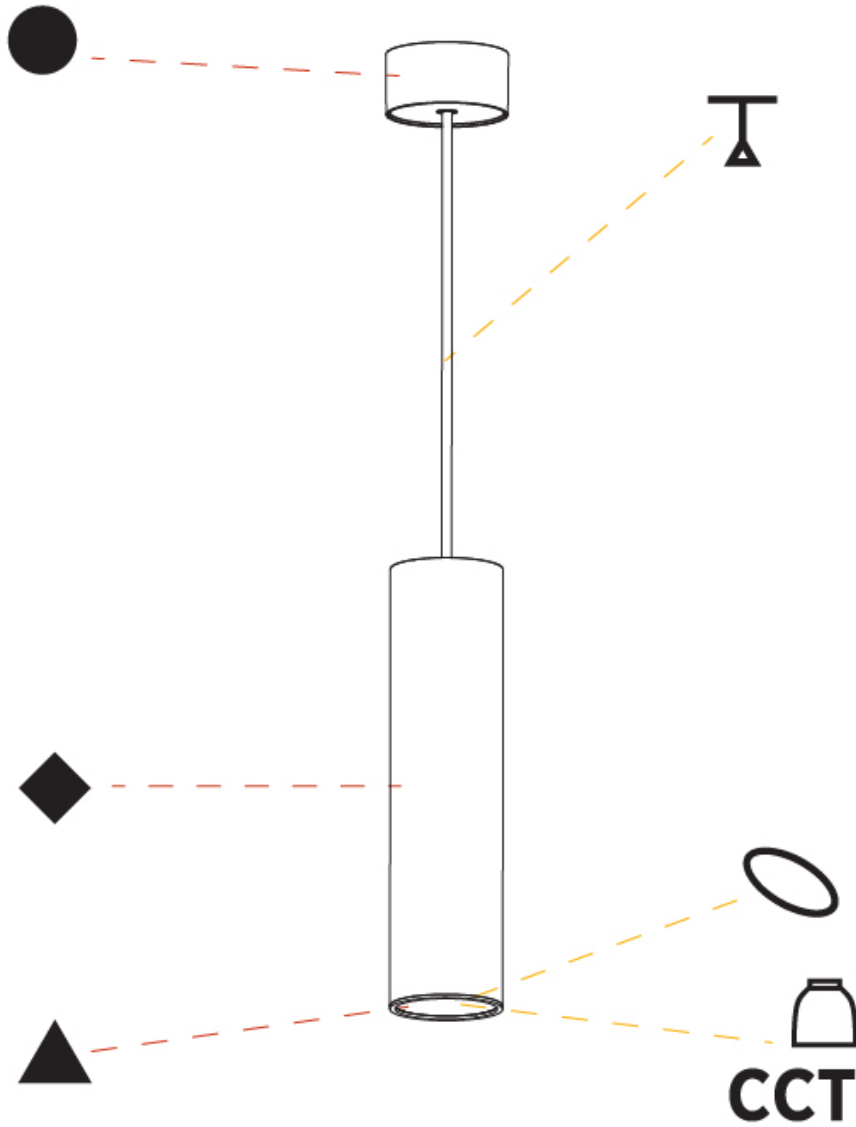

HANGOVER MONOPOINT SURFACE CANOPY SUSPENSION

A300167-

PROJECT
TYPE
SPECIFIER
QUANTITY
DATE