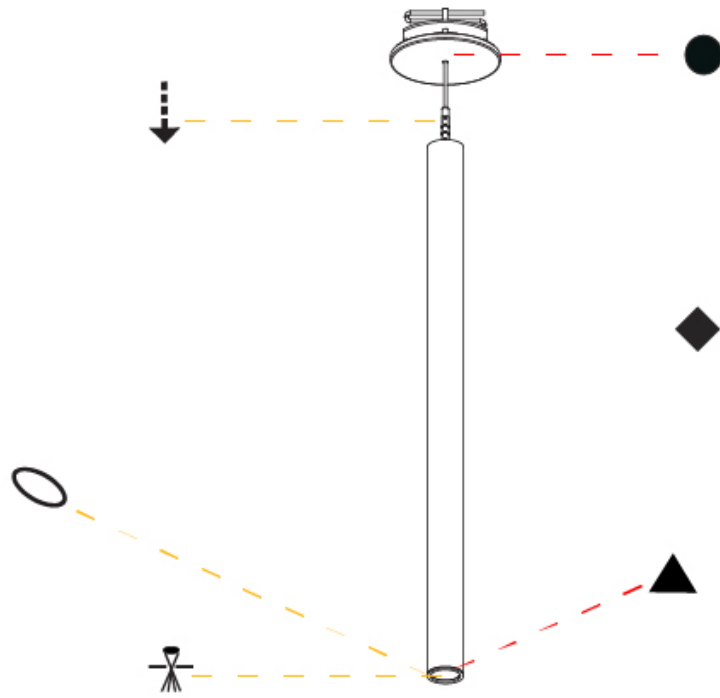

HANGOVER PLUG SHINE MONOPOINT RECESSED CANOPY SUSPENSION

A30844-

PROJECT
TYPE
SPECIFIER
QUANTITY
DATE

A