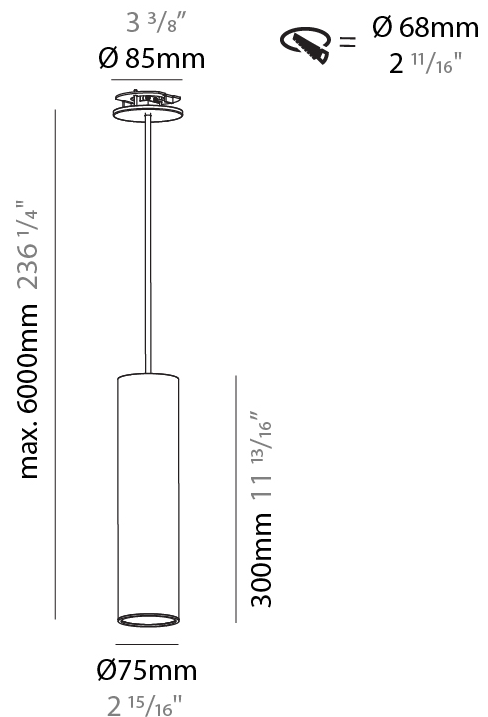

PHYSICAL

Shape: Cylinder
Diameter (mm): 75
Diameter (in): 2 ¹⁵/₁₆
Height (mm): 300
Height (in): 11 ¹³/₁₆
Max. Overall Height (mm): 2300
Max. Overall Height (in): 90 ⁹/₁₆
Light Distribution: Direct / Indirect / Downlight
Diffuser: Shine Ring 0-6
Fixture Finish: SSR / BKV / CWI / CRY / HAB / UFT / ITA / RUA / FTG / MYG / LOD / PUS / FRO / FUP / KIA / POP / BLS / SPG / MEY / GOH / GUM / CHC / COM / ABZ / JAG / OBR / MOS / ROR
Fixture Material: Aluminum
Cable Details: 2000mm / 6000mm Cable in White / Black / Orange / Red
Cut-out Measurements: 68mm / 2 11/16"

ELECTRICAL

Lamp Type: LED (Zhaga Standard)
Input Wattage (W): 10.9
Total Output Wattage (W): 9
Dimming: Tri-Mode (Non-Dimming and Phase Dimming (120Vac only) and 0-10V Dimming)
Driver Included: Yes
Driver Location: External
Driver Type: Constant Current - Universal
Driver Class: Class 2
Housing: ENCP3 w/Quick Connect
Input Voltage (V): 120 - 277
Constant Current (MA): 500

LED

Number of LEDs: 1
Color Temperature (°K): 2700 / 3000 / 4000
Max. Delivered Lumen (lm): 923
CRI: >90 CRI
Lamp Life (hrs): 50000
Upon Request: ***3500K available in minimum quantities (larger quantities upon request)

OPTICAL

Reflector: 18 / 36 / 52

RATINGS AND CERTIFICATIONS

Certified By: Certified for North American Standards
IP rating: IP20